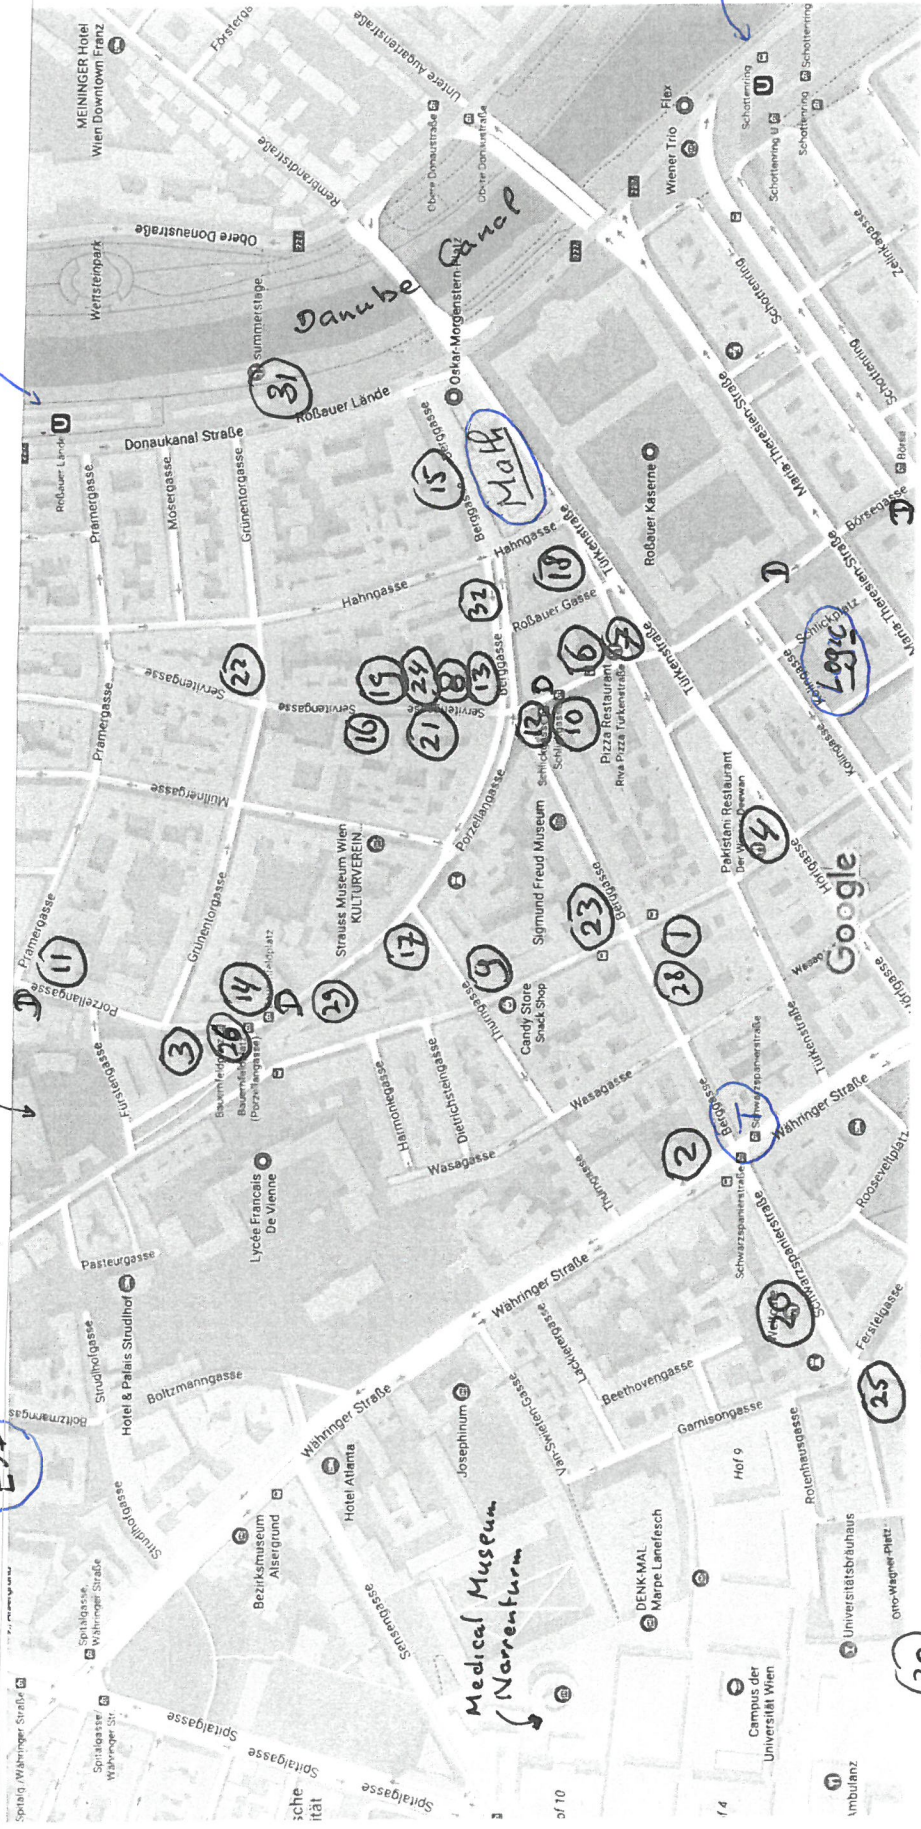

## Restaurants near the Department

1. Hitomi (Japanese)
2. Küche 18 (Chinese)
3. Goldenener Drache (Chinese)
4. Der Wiener Deewan (Pakistani Student Buffet)
5. Rice Time (Vietnamese)
6. Oasia (Japanese)
7. Riva (Italian)
8. Scala (Italian)
9. Vecchi Amici (Italian)
10. Candis (Italian)
11. Rembetiko (Greek)
12. Rebhuhn (Austrian)
13. Porzellan (Austrian)
14. Gasthaus Wickerl (Austrian)
15. Zum roten Bären (Austrian)
16. Servitenwirt (Austrian)
17. Landsknecht (Austrian)
18. Plan Quadrat (Austrian)
19. Suppenwirtschaft (Whatever)
20. Weltcafé (Whatever)
21. Pacado (Whatever)
22. Anker (Bakery)
23. Ströck (Bakery)
24. Café a Casa (Café)
25. Telegraph (Café)
26. Das 1090 (Café + Gastropub)
27. The Beaver Brewery (Café + Gastropub)
28. Die Fladerei (Fladen/Flammkuchen  $\approx$  focaccio)
29. Kantine Thai
30. Altes AKH (Gangl, Ambulanz, Solo Pizza e Birra 3 x Austrian)
31. Summerstage (Various Bars/Gastropubs in the open)
32. Sentepe (Lebanese)

Erwin Schrödinger  
Institut

ESI

Liechtenstein  
Palace & Park

270 m

Subway  
Rofbauerlände

Subway  
Schottenring

Map data ©2017 Google Austria 50 m

T = trams 37, 38, 40, 41, 42  
D = D-tram